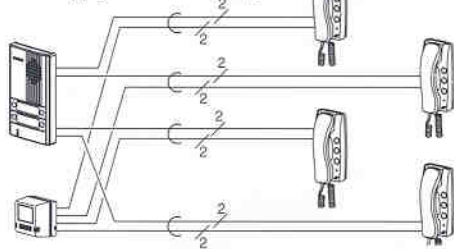

Master station

Option

Gate, Light, Garage Door, etc.

Relay/ controller (Less than AC18V, 40mA)

Option plan

Power supply Homerun Wiring

Names & Dimensions

• Master station