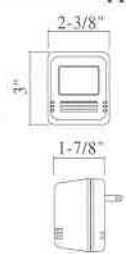

• Power supply